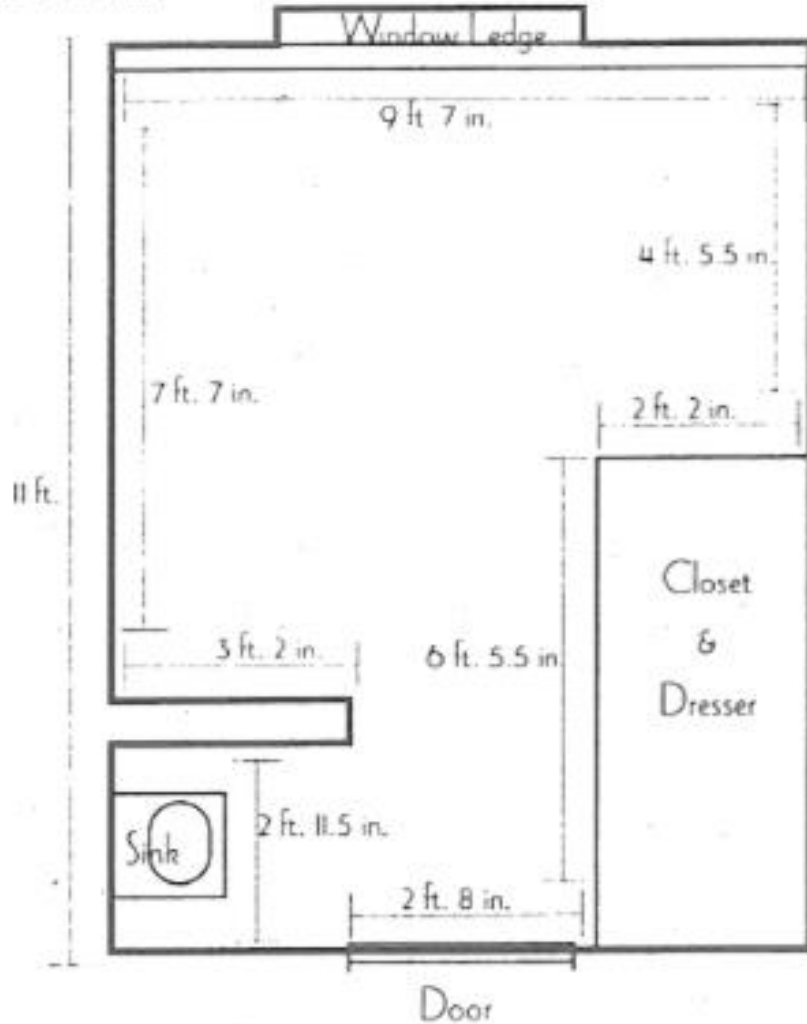

Clare Hall Room Dimensions

All rooms are equipped with: a bed, desk, chair, shelved, built-in closet, sink & mirror. All rooms have new versatile furniture that can be made into a loft. Mattresses are Twin XL size and need special size sheets.

Single room*:

* Closet may be on other side of room

Double room*: